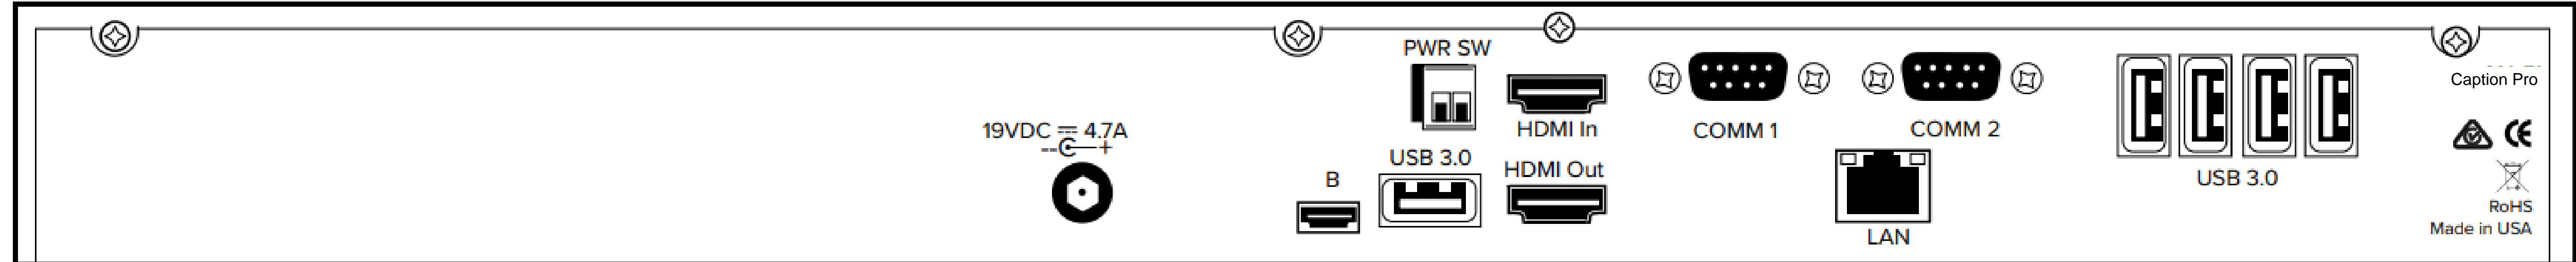

Caption Assist Connection Guide

Video Camera

USB Microphone

Remote power switch

Room Control

USB Keyboard

Power Supply

LAN
(to WiFi Network)