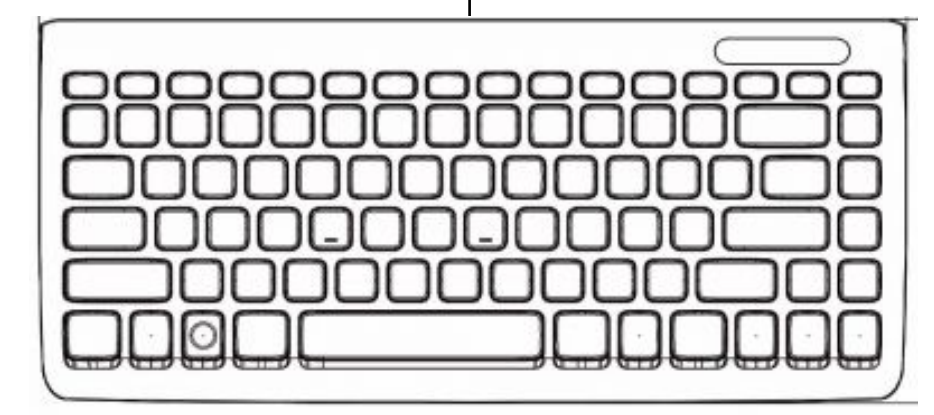

Caption Assist Connection Guide

Video Camera

USB Microphone

Remote power switch

Room Control

USB Keyboard

Power Supply

LAN
(to WiFi Network)

USB Thumb Drive
(for recording video and still images)

Monitor