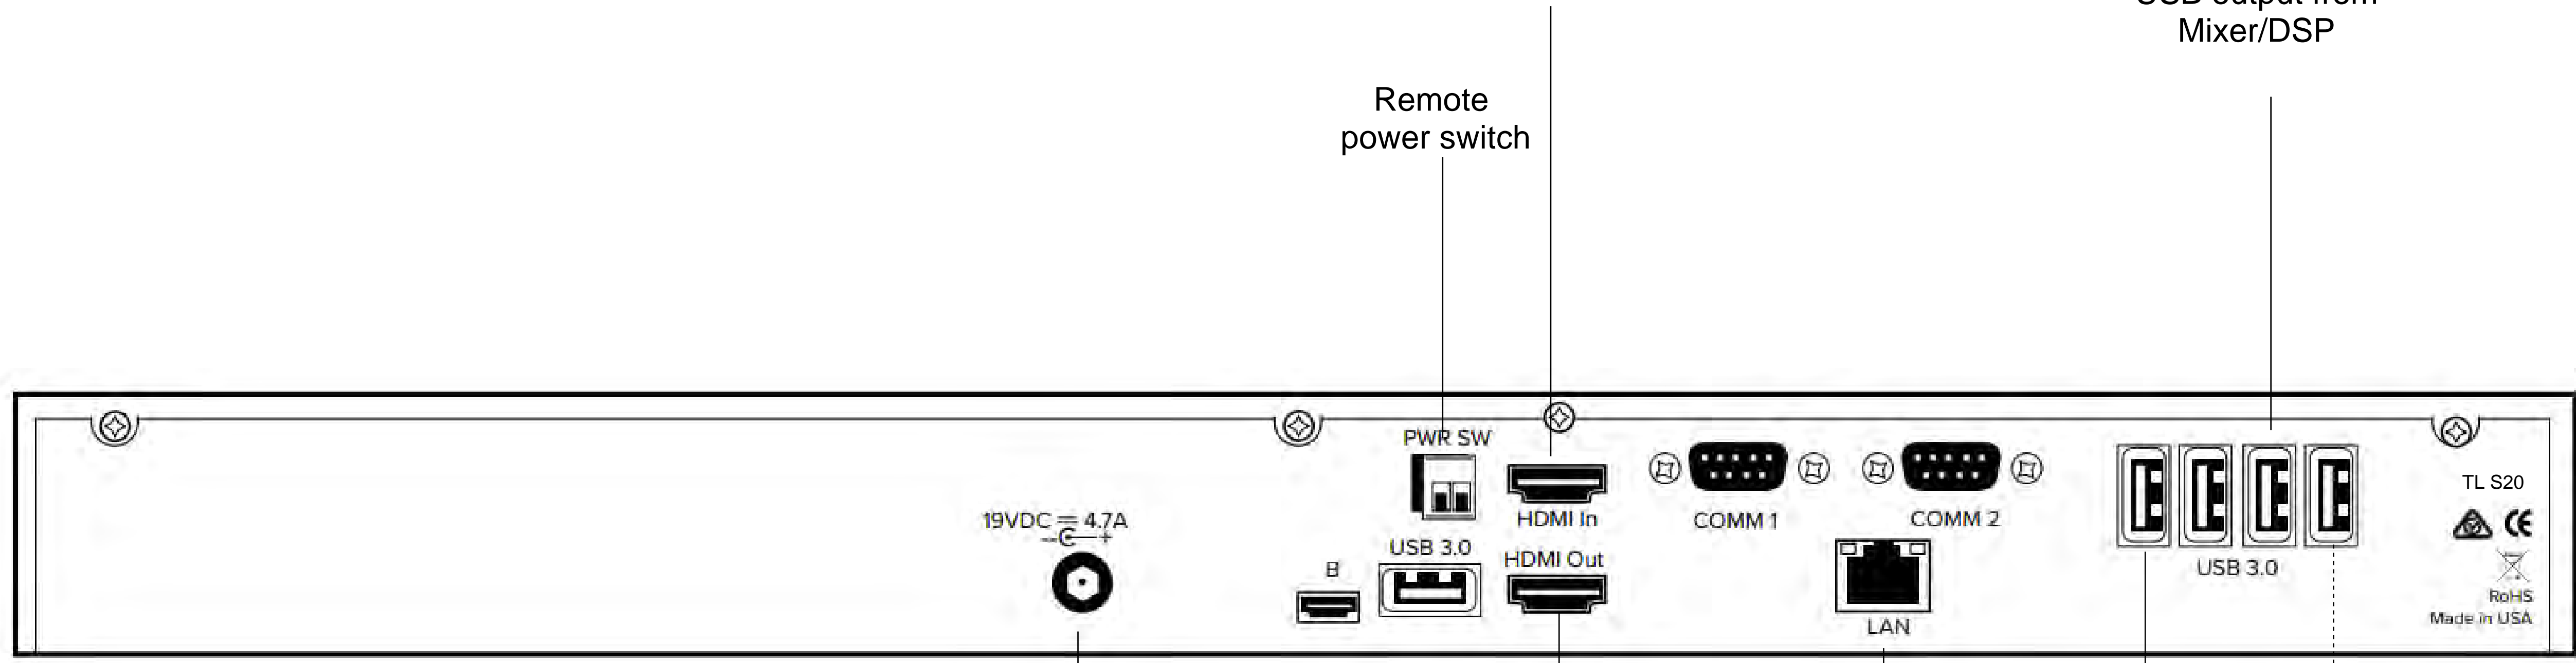

# Convey Video Basic Connection Guide

HDMI Camera

USB output from Mixer/DSP

HDMI Monitor

Router (LAN)

Internet Connection (20Kb up/down)

Wireless Mouse (Included)  
*(to select spoken language, translated text, video input source, and start and stop translation service)*