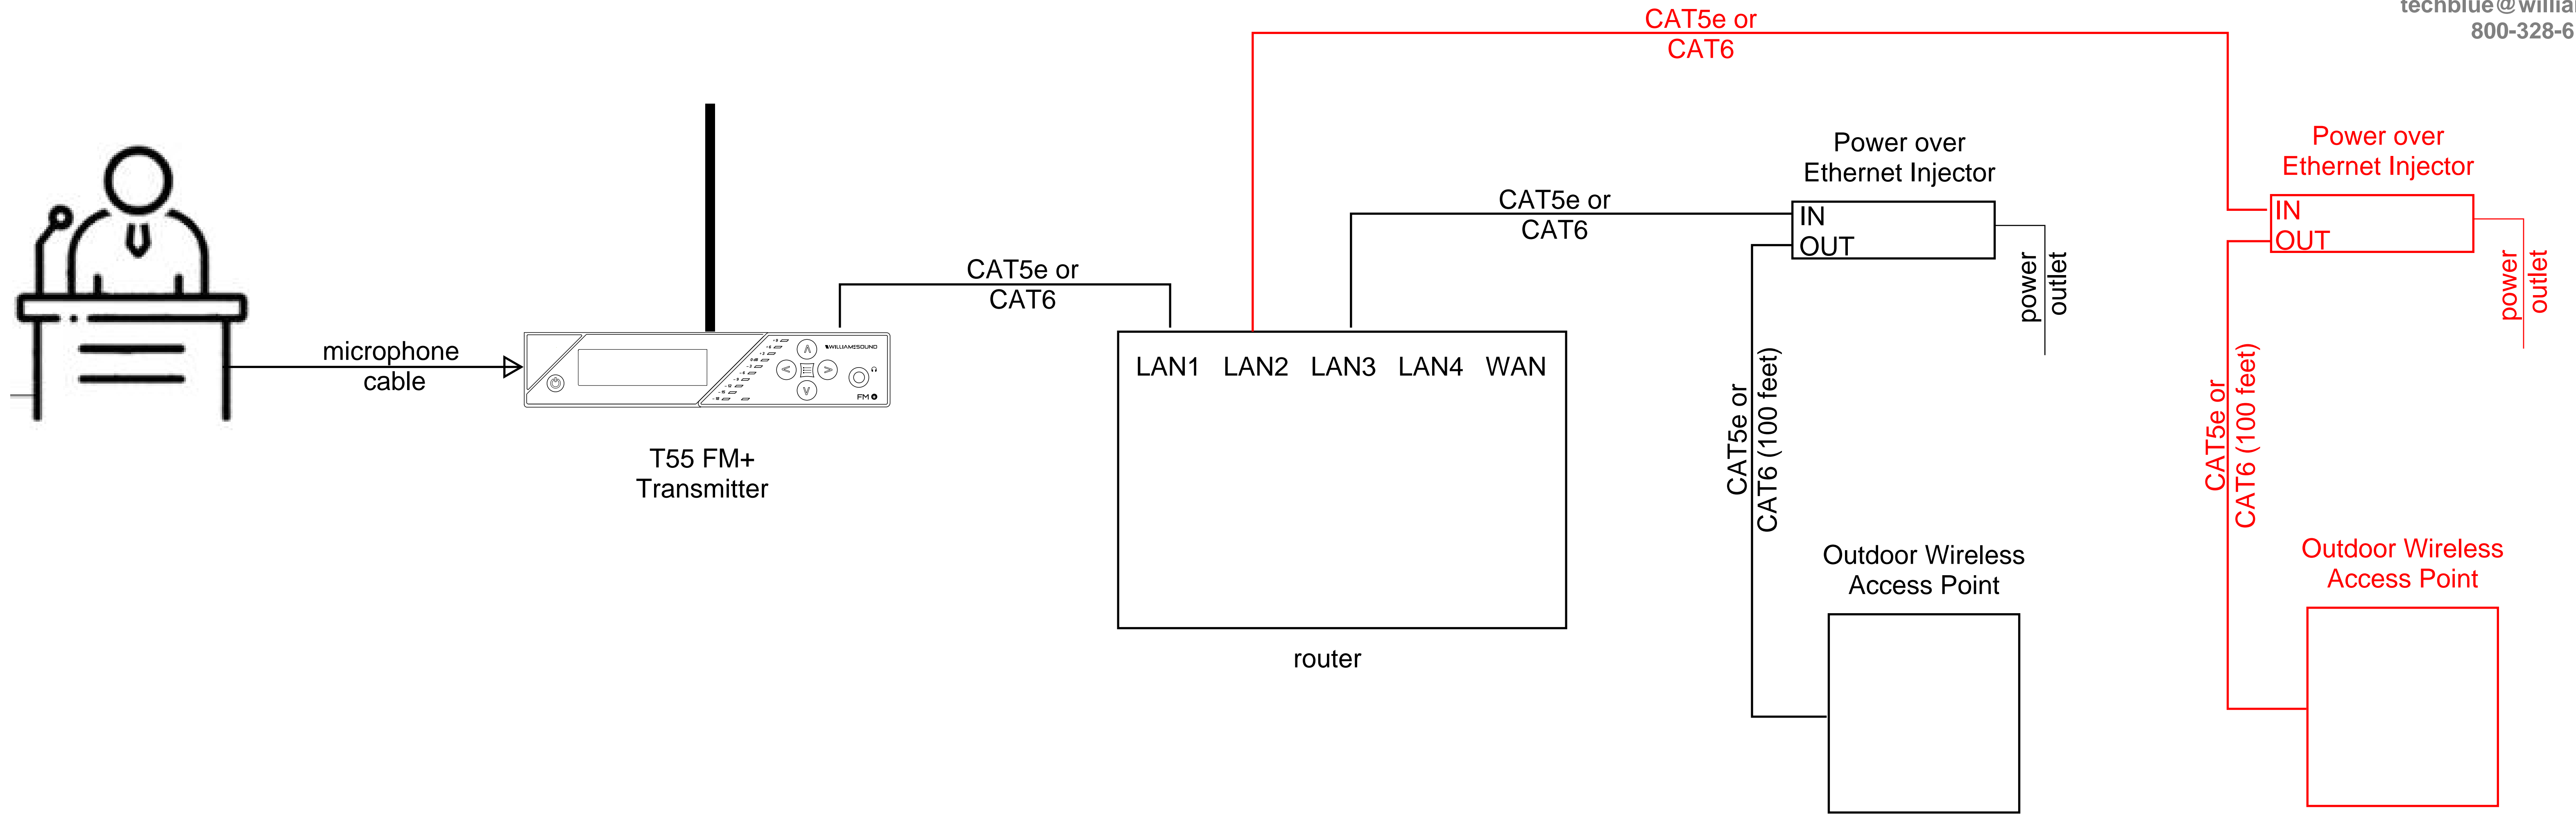

# Drive Through System set-up instructions

*Equipment in RED shows Large Area WC2 System only*

Small Area Drive Through System

120'-0"

Luxul XAP 1440  
 Outdoor Wireless  
 Access Point  
 centrally located  
 in parking lot

Large Area Drive Through System

350'-0"

Ruckus T310  
 Outdoor Wireless  
 Access Point

Ruckus T310  
 Outdoor Wireless  
 Access Point

Access Points evenly spaced in parking lot