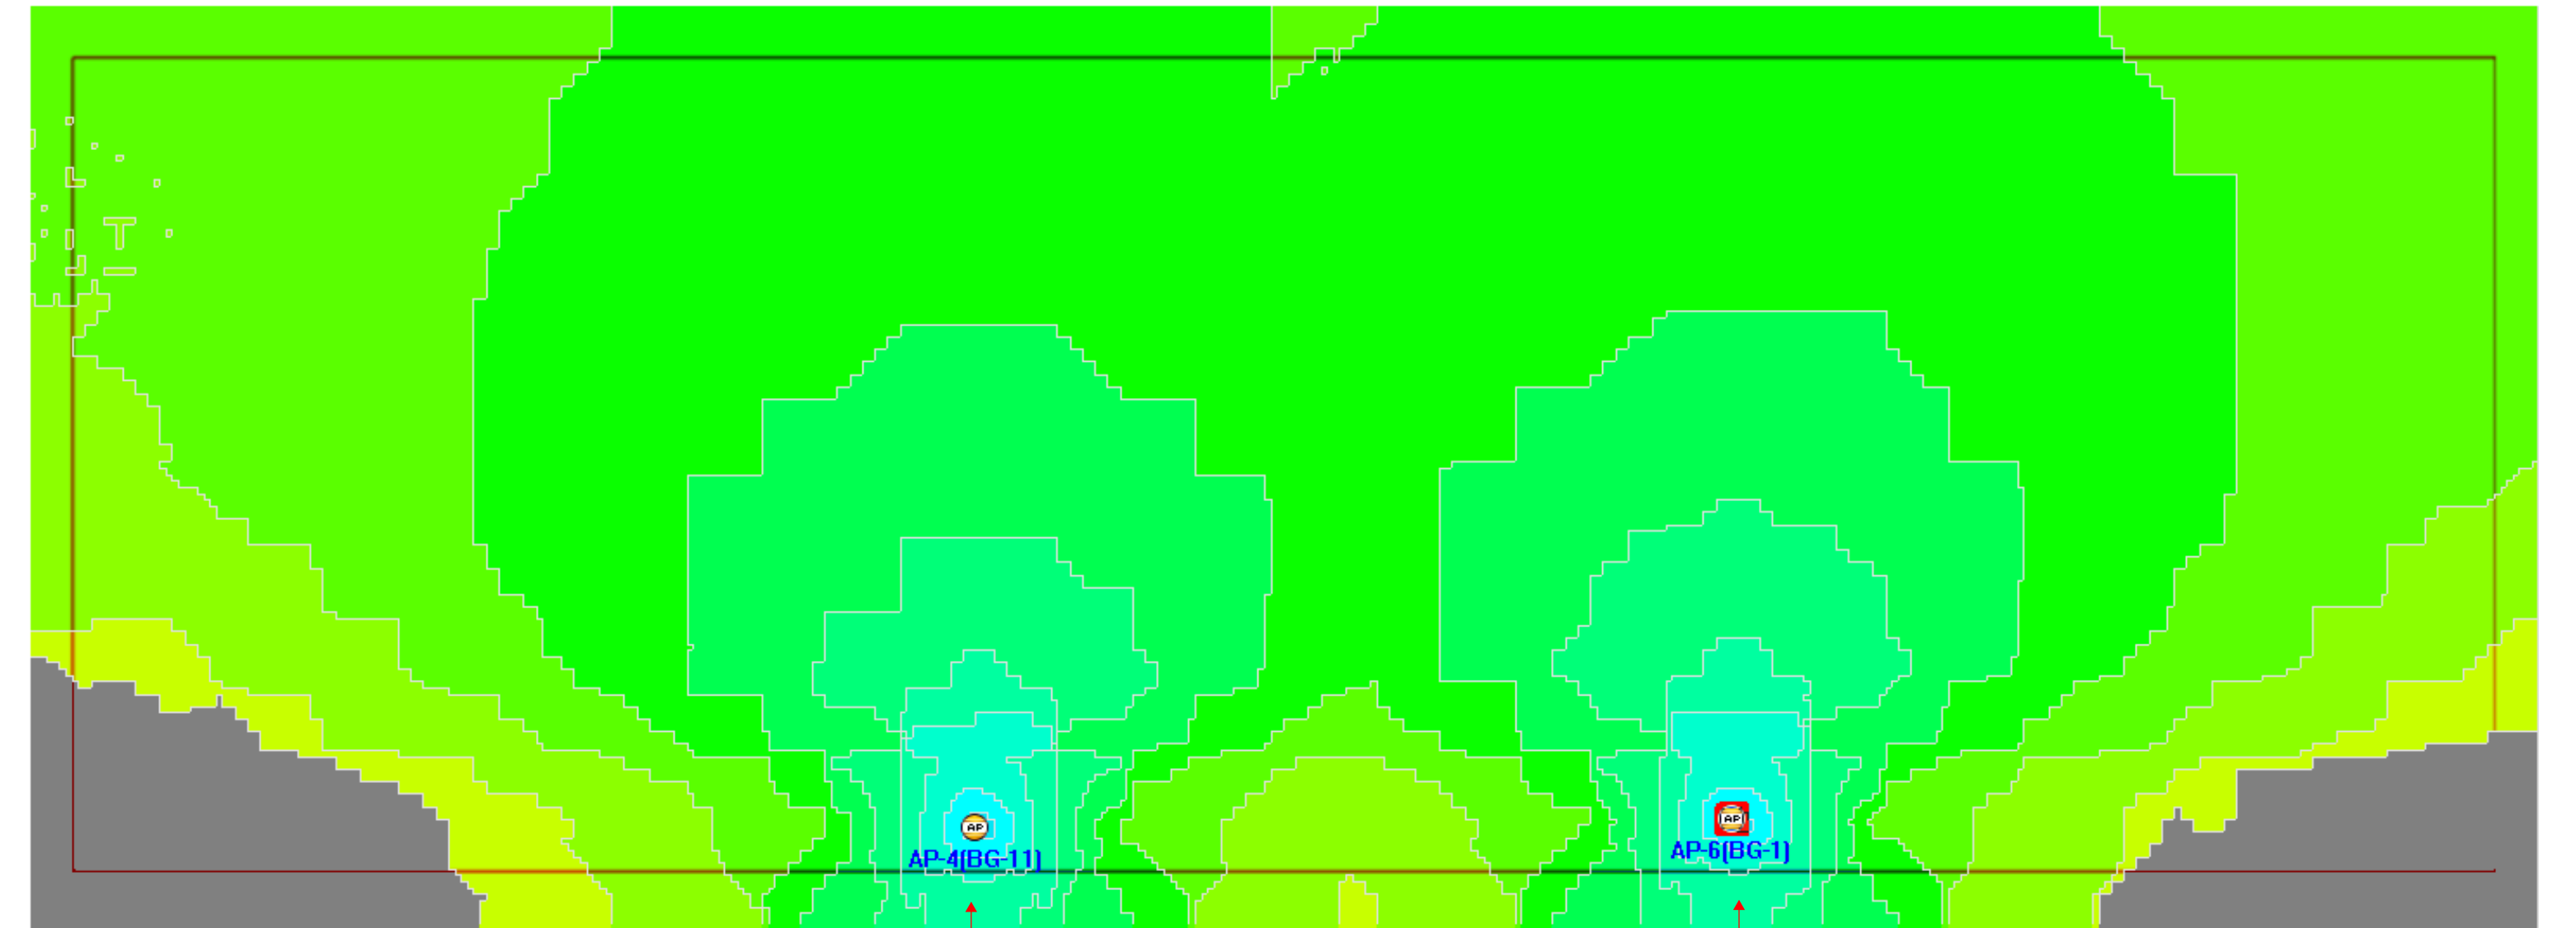

# Drive Through System set-up instructions

*Equipment in RED shows Large Area WC2 System only*

Small Area Drive Through System

120'-0"

Luxul XAP 1440  
 Outdoor Wireless  
 Access Point  
 centrally located  
 in parking lot

Large Area Drive Through System

350'-0"

Ruckus T310  
 Outdoor Wireless  
 Access Point

Ruckus T310  
 Outdoor Wireless  
 Access Point

Access Points evenly spaced in parking lot