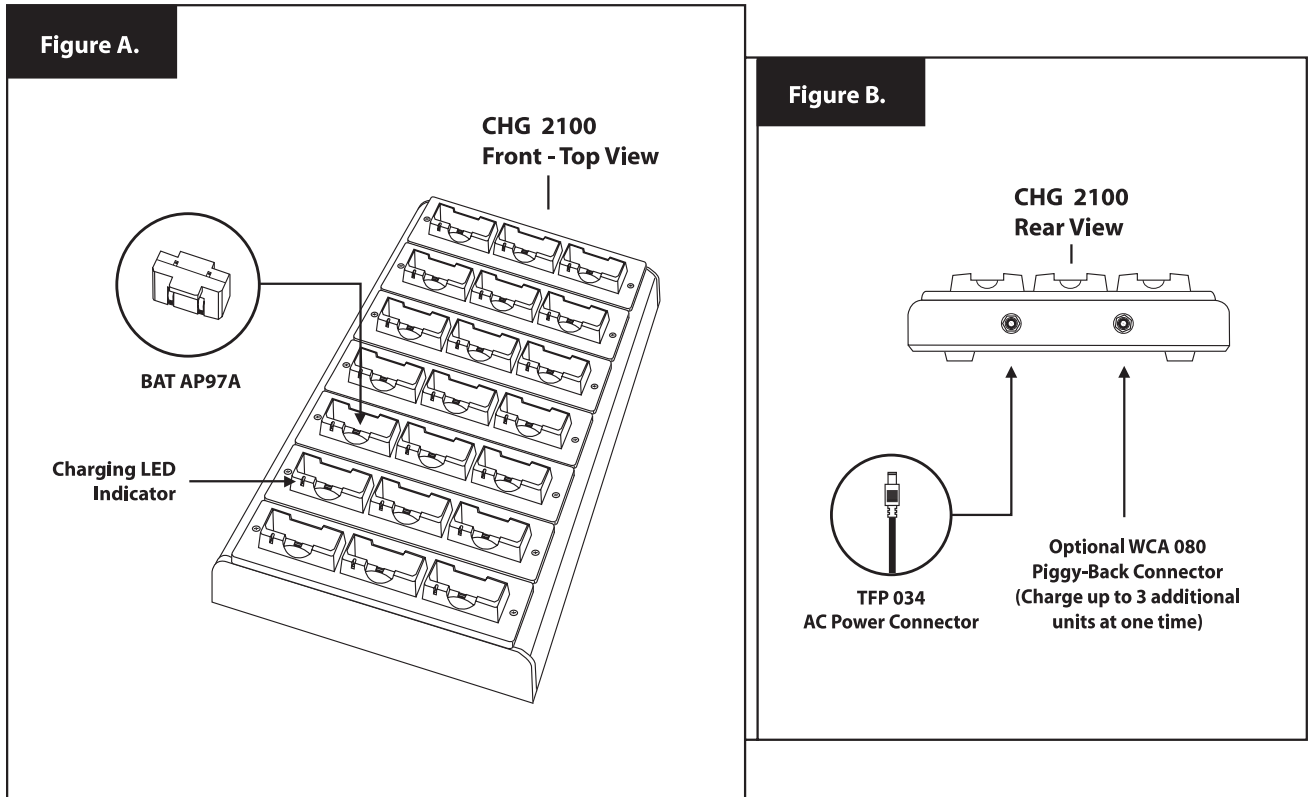

# CHG 2100 Multiple Battery Charger

21 Unit Charger. For use with BAT AP97A NiMH Rechargeable Batteries.

## Instructions for Use and Care

- 1.) Plug the TFP 034 power supply into the AC wall outlet. Plug the power connector into the rear of the CHG 2100 unit (Figure B.).

**WARNING: DO NOT ATTEMPT TO CHARGE NON-RECHARGEABLE BATTERIES.**

## CHG 2100 Multiple Battery Charger Specifications

---

<b>Size:</b>	6" W x 1 1/2" H x 9 3/4" D
<b>Weight:</b>	1.3 lbs (.59 kg)
<b>Color:</b>	Black
<b>Power Input:</b>	100 - 240 AC input
<b>Power Supply:</b>	Switching AC adaptor, 12VDC - 1.25A
<b>Charging Rate:</b>	Overnight Charge: 14 mA Trickle/Maintain: 8 mA
<b>Charging Time:</b>	14 hours nominal
<b>Unit Capacity:</b>	21 Units
<b>Indicators:</b>	Individual Charging Indicators: Red LEDs