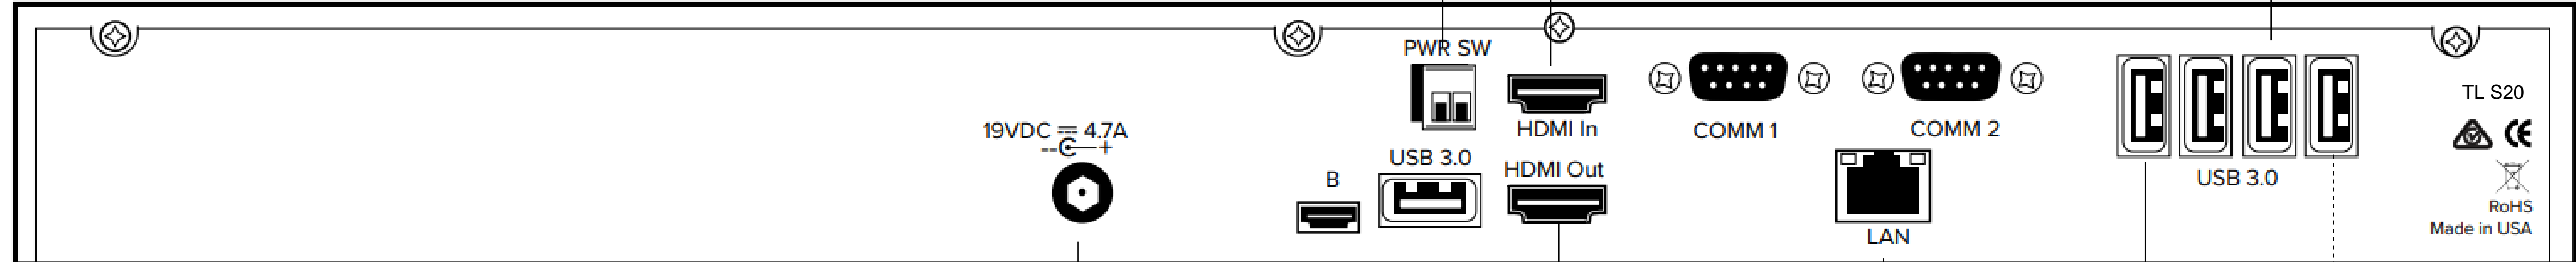

Convey Video Basic Connection Guide

HDMI Camera

USB output from Mixer/DSP

HDMI Monitor

Router (LAN)

Wireless Mouse (Included)
(to select spoken language, translated text, video input source, and start and stop translation service)